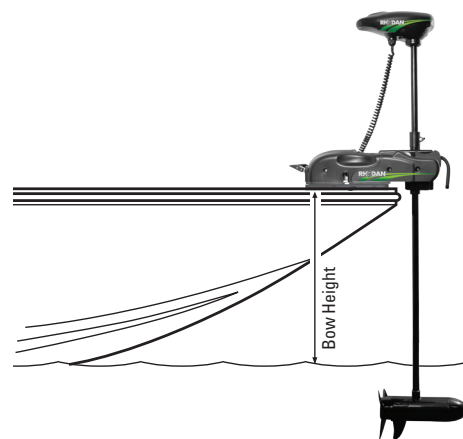

*MSRP includes Wireless FOB, Quick Release Bracket, Ram Mount Stabilizer and Line-X® Lower Unit Finish as standard equipment. All models rated for saltwater applications.

ACCESSORIES

NEED	DESCRIPTION	MODEL NUMBER**	MSRP
Required	50 Amp Circuit Breaker	RMS-CB50	$49
Recommended	Trolling Motor Plug	RMS-TMP	$69

** or equivalent

RECOMMENDED BATTERIES

TYPE	ADVANTAGE	MINIMUM AMP HOURS	MINIMUM RESERVE CAPACITY MINUTES
Lead Acid	Lowest Initial Cost	90	150
AGM	Maintenance Free	90	150
Lithium Ion	Ultimate Performance	50	130

OFFSHORE OPERATING CONDITIONS

	BOW HEIGHT					
	30 in	36 in	42 in	48 in	54 in	60 in
AVERAGE WAVE HEIGHT***						
60 in Shaft	2 ft	light chop	-	-	-	-
72 in Shaft	4 ft	3 ft	2 ft	light chop	-	-
84 in Shaft	6 ft	5 ft	4 ft	3 ft	2 ft	light chop

When in doubt, we recommend purchasing the next longer shaft length.

*** Always stay within the safe operating limits of your vessel.

www.RhodanMarine.com | 941-706-4578 | Sarasota, Florida