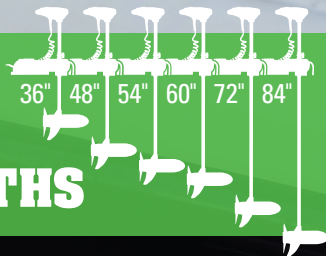

RHODAN

HD GPS ANCHOR+

PRECISION GPS GUIDED TROLLING MOTOR

Offshore Anchoring Specialists

- Precision dynamic positioning to hold location within a 3 foot circle, even in rough water
- 30% to 50% longer battery life due to advanced motor & electronics technology
- Longest shaft & highest thrust for vessels up to 35 ft & 15,000 lbs
- 36v - 120 lbs Thrust
  24v - 80 lbs Thrust
  12v - 55 lbs Thrust

Official
Trolling Motor
of CCA Florida

**AVAILABLE
IN SIX
SHAFT LENGTHS**

SET IT. FORGET IT. CATCH MORE FISH.